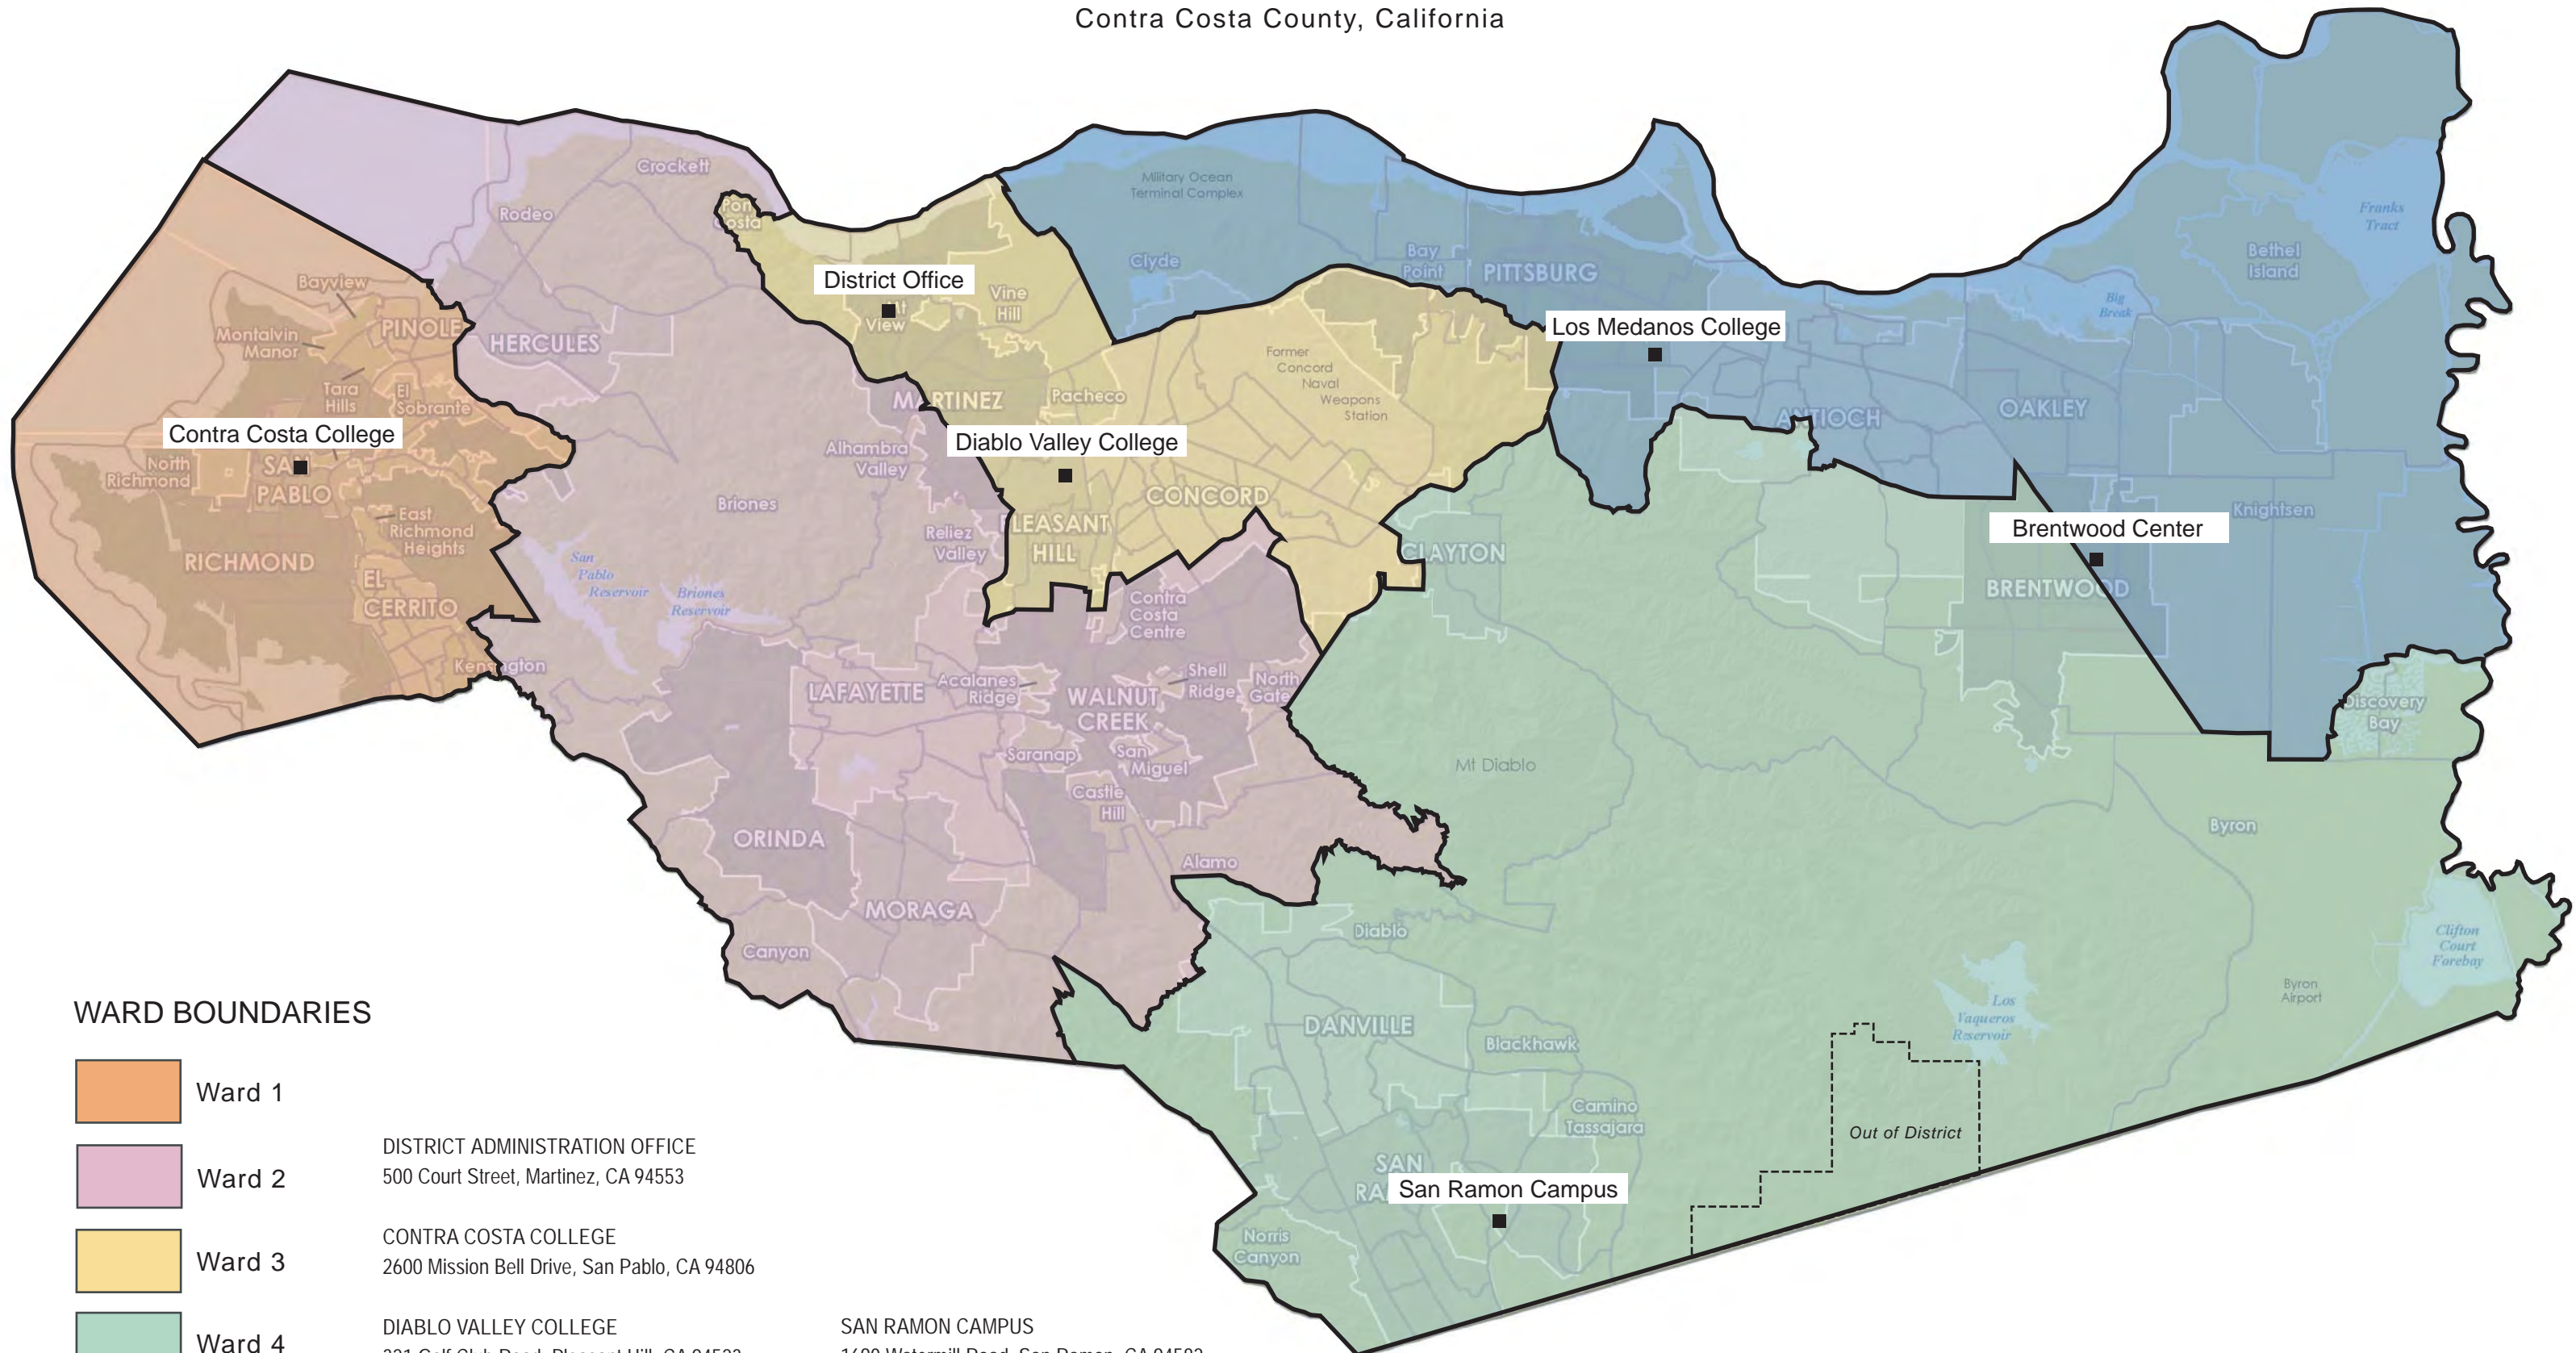

CONTRA COSTA COMMUNITY COLLEGE DISTRICT WARD BOUNDARIES

Contra Costa County, California

WARD BOUNDARIES

- Ward 1
- Ward 2
- Ward 3
- Ward 4
- Ward 5

DISTRICT ADMINISTRATION OFFICE
500 Court Street, Martinez, CA 94553

CONTRA COSTA COLLEGE
2600 Mission Bell Drive, San Pablo, CA 94806

DIABLO VALLEY COLLEGE
321 Golf Club Road, Pleasant Hill, CA 94523

LOS MEDANOS COLLEGE
2700 E. Leland Road, Pittsburg, CA 94565

SAN RAMON CAMPUS
1690 Watermill Road, San Ramon, CA 94582

BRENTWOOD CENTER
101 Sand Creek Road, Brentwood, CA 94513

Map Created on April 5, 2011
Contra Costa County Department of Conservation & Development
651 Pine Street, 4th Floor - N. Wing, Martinez, CA 94553-0095
37:59:48.455N 122:06:35.384W

Source: District Research, Contra Costa Community College District, 12/12/2011. Ward boundaries based on 2010 U.S. Census Redistricting Data Summary File (Public Law 94-171). County map adapted from Contra Costa County Dept. of Conservation and Development GIS Group Map created April 5, 2011.